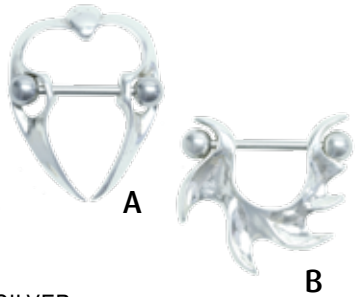

1

2

3

PTFE & SILVER  
**NIPPLE PIERCING**  
 1.6 x 16 mm  
**PJNR**

PTFE  
**PTFE LABRET W  
 SILVER ATTACHMENT**  
 1.2 x 8 mm  
**PJLP**

SURIGICAL STEEL 316 L  
**INDUSTRIAL BARBELL**  
 1.6 x 32 / 36 mm  
**SIND**

PTFE  
**PTFE LABRET W  
 SILVER ATTACHMENT**  
 1.2 x 8 mm  
**PJLP**

BLACK STEEL  
**PLUG**  
**BFGA** 4, 5, 6, 5, 8 or 9,5 mm  
**BFCL** 4, 6, 8, 10 or 12 mm

STEEL 316 L & SILVER  
**CIRCULAR BARBELL W  
 SILVER ATTACHMENTS**  
 1.6 x 10 mm  
**JCS**

STEEL 316 L & SILVER  
**BCR W SILVER CLOSING**  
 1.6 x 10 mm  
**JRS**

STEEL 316 L & SILVER  
**PLAY CARD BOX PLUG**  
**SBPC60** 6.0 mm  
**SBPC80** 8.0 mm  
**SBPC100** 10.0 mm  
**SBPC120** 12.0 mm  
**SBPC140** 14.0 mm  
**SBPC160** 16.0 mm

SURIGICAL STEEL 316 L  
**ATTACHMENT FOR BALLS**  
 for 3, 4 and 5 mm Balls  
**SP**

SILVER  
**NIPPLE PIERCING**  
1.6 x 12 mm  
**OFF08-01**

SURGICAL STEEL 316L  
**NAIL**  
2, 4, 3, 2 or  
4 mm  
**OFF08-02**