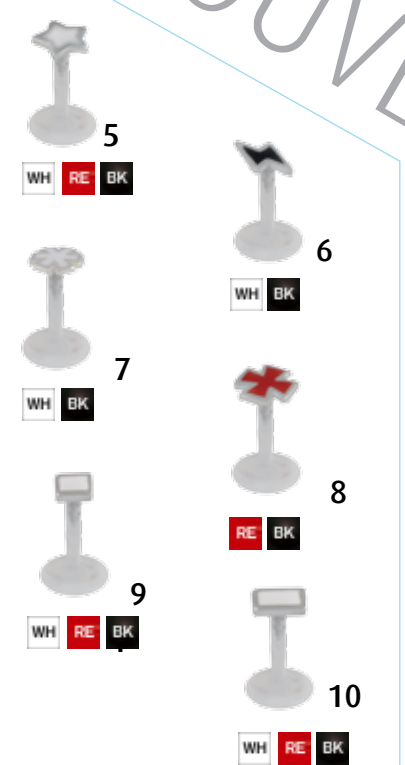

1

2

3

PTFE & SILVER  
**NIPPLE PIERCING**  
 1.6 x 16 mm  
**PJNR**

PTFE  
**PTFE LABRET W  
 SILVER ATTACHMENT**  
 1.2 x 8 mm  
**PJLP**

SURIGICAL STEEL 316 L  
**INDUSTRIAL BARBELL**  
 1.6 x 32 / 36 mm  
**SIND**

PTFE  
**PTFE LABRET W  
 SILVER ATTACHMENT**  
 1.2 x 8 mm  
**PJLP**

BLACK STEEL  
**PLUG**  
**BFGA** 4, 5, 6, 5, 8 or 9,5 mm  
**BFCL** 4, 6, 8, 10 or 12 mm

STEEL 316 L & SILVER  
**CIRCULAR BARBELL W  
 SILVER ATTACHMENTS**  
 1.6 x 10 mm  
**JCS**

STEEL 316 L & SILVER  
**BCR W SILVER CLOSING**  
 1.6 x 10 mm  
**JRS**

STEEL 316 L & SILVER  
**PLAY CARD BOX PLUG**  
**SBPC60** 6.0 mm  
**SBPC80** 8.0 mm  
**SBPC100** 10.0 mm  
**SBPC120** 12.0 mm  
**SBPC140** 14.0 mm  
**SBPC160** 16.0 mm