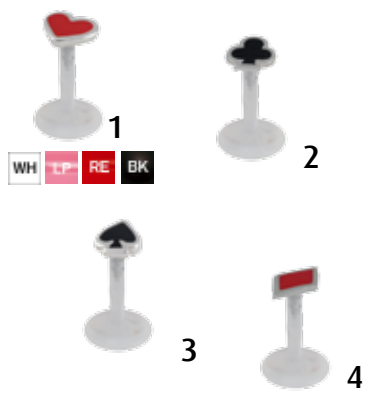

1

2

3

PTFE & SILVER  
**NIPPLE PIERCING**  
 1.6 x 16 mm  
**PJNR**

PTFE  
**PTFE LABRET W  
 SILVER ATTACHMENT**  
 1.2 x 8 mm  
**PJLP**

SURIGICAL STEEL 316 L  
**INDUSTRIAL BARBELL**  
 1.6 x 32 / 36 mm  
**SIND**

PTFE  
**PTFE LABRET W  
 SILVER ATTACHMENT**  
 1.2 x 8 mm  
**PJLP**

BLACK STEEL  
**PLUG**  
**BFGA** 4, 5, 6, 5, 8 or 9,5 mm  
**BFCL** 4, 6, 8, 10 or 12 mm

STEEL 316 L & SILVER  
**CIRCULAR BARBELL W  
 SILVER ATTACHMENTS**  
 1.6 x 10 mm  
**JCS**