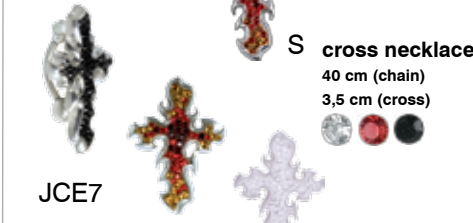

B
cherry necklace
 42 cm

RE
LR
cherry piercing
 1.6 x 10 mm

CRYSTAL EVOLUTION
 price per pcs

LR **TA**
LP **BS**
CRYSTAL EVOLUTION
JEWELLED BANANA
 1.6 x 10 mm
 price per pcs
JCE6

LR **CC**
BZ **LP**
CRYSTAL EVOLUTION
TEDDY JEWELLED BANANA
 1.6 x 10 mm
 price per pcs
JCE69

A
skull bone necklace
 woman 56 cm

B
skull bone necklace
 82 cm

D
skull bone bracelet
 20 cm

3 skull necklace
C
 70 cm

CRYSTAL EVOLUTION
 price per pcs

L
cross necklace
 80 cm (chain)
 9,5 cm (cross)

M
cross necklace
 70 cm (chain)
 7,5 cm (cross)

S
cross necklace
 40 cm (chain)
 3,5 cm (cross)

JCE7
flame cross piercing
 1.6 x 10 mm

CRYSTAL EVOLUTION
 price per pcs

CRYSTAL EVOLUTION SET
DEVIL HEART BANANA +
DEVIL HEART ANHÄNGER
 1.6 x 10 mm Banana+
 22.5 mm Anhänger
 price per set
JCES1