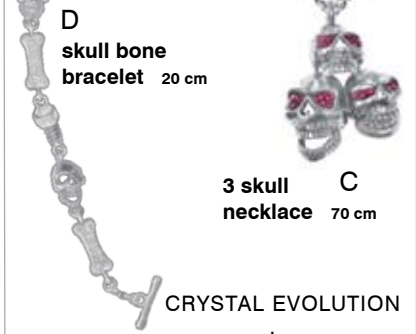

B
cherry necklace
 42 cm

RE
LR
cherry piercing
 1.6 x 10 mm

CRYSTAL EVOLUTION
 price per pcs

LR **TA**
LP **BS**
CRYSTAL EVOLUTION
JEWELLED BANANA
 1.6 x 10 mm
 price per pcs
JCE6

LR **CC**
BZ **LP**
CRYSTAL EVOLUTION
TEDDY JEWELLED BANANA
 1.6 x 10 mm
 price per pcs
JCE69

A
skull bone necklace
 woman 56 cm

B
skull bone necklace
 82 cm

D
skull bone bracelet
 20 cm

3 skull necklace
C
 70 cm

CRYSTAL EVOLUTION
 price per pcs

L
cross necklace
 80 cm (chain)
 9,5 cm (cross)

M
cross necklace
 70 cm (chain)
 7,5 cm (cross)

S
cross necklace
 40 cm (chain)
 3,5 cm (cross)

JCE7
flame cross piercing
 1.6 x 10 mm

CRYSTAL EVOLUTION
 price per pcs

CRYSTAL EVOLUTION SET
DEVIL HEART BANANA +
DEVIL HEART ANHÄNGER
 1.6 x 10 mm Banana+
 22.5 mm Anhänger
 price per set
JCES1