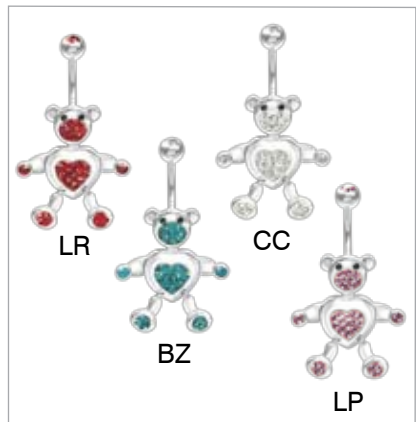

B
cherry necklace
 42 cm

RE
LR
cherry piercing
 1.6 x 10 mm

CRYSTAL EVOLUTION
 price per pcs

LR **TA**
LP **BS**
CRYSTAL EVOLUTION
JEWELLED BANANA
 1.6 x 10 mm
 price per pcs
JCE6

LR **CC**
BZ **LP**
CRYSTAL EVOLUTION
TEDDY JEWELLED BANANA
 1.6 x 10 mm
 price per pcs
JCE69

A
skull bone necklace
 woman 56 cm

B
skull bone necklace
 82 cm

D
skull bone bracelet
 20 cm

3 skull necklace
C
 70 cm

CRYSTAL EVOLUTION
 price per pcs

L
cross necklace
 80 cm (chain)
 9,5 cm (cross)

M
cross necklace
 70 cm (chain)
 7,5 cm (cross)

S
cross necklace
 40 cm (chain)
 3,5 cm (cross)

JCE7
flame cross piercing
 1.6 x 10 mm

CRYSTAL EVOLUTION
 price per pcs

CRYSTAL EVOLUTION SET
DEVIL HEART BANANA +
DEVIL HEART ANHÄNGER
 1.6 x 10 mm Banana+
 22.5 mm Anhänger
 price per set
JCES1

SILVER WITH TITAN BAR
NIPPLE ROUNDERS
1.6 mm x 12 mm
OFF06-11

SURGICAL STEEL 316L
2 PLUG SET
10 mm & 6 mm
OFF06-12

A B C D E F G

SURGICAL STEEL 316L
TONGUE STUD
1.6 x 14 mm
OFF06-13

SURGICAL STEEL 316L
5 LABRET MIX
choose your picture
1.2 x 8 mm
OFF06-14