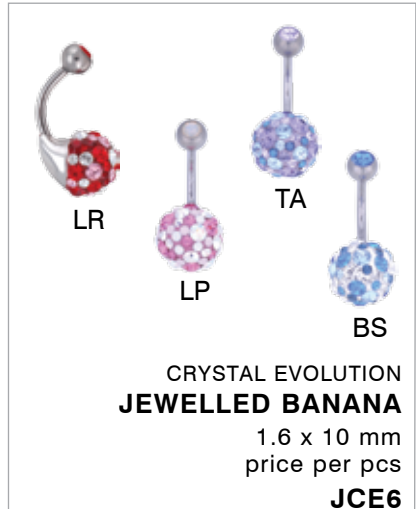

B
cherry necklace
 42 cm

RE
LR
cherry piercing
 1.6 x 10 mm

CRYSTAL EVOLUTION
 price per pcs

LR **TA**
LP **BS**
CRYSTAL EVOLUTION
JEWELLED BANANA
 1.6 x 10 mm
 price per pcs
JCE6

LR **CC**
BZ **LP**
CRYSTAL EVOLUTION
TEDDY JEWELLED BANANA
 1.6 x 10 mm
 price per pcs
JCE69

A
skull bone necklace
 woman 56 cm

B
skull bone necklace
 82 cm

D
skull bone bracelet
 20 cm

3 skull necklace
C
 70 cm

CRYSTAL EVOLUTION
 price per pcs

L
cross necklace
 80 cm (chain)
 9,5 cm (cross)

M
cross necklace
 70 cm (chain)
 7,5 cm (cross)

S
cross necklace
 40 cm (chain)
 3,5 cm (cross)

JCE7
flame cross piercing
 1.6 x 10 mm

CRYSTAL EVOLUTION
 price per pcs

CRYSTAL EVOLUTION SET
DEVIL HEART BANANA +
DEVIL HEART ANHÄNGER
 1.6 x 10 mm Banana+
 22.5 mm Anhänger
 price per set
JCES1