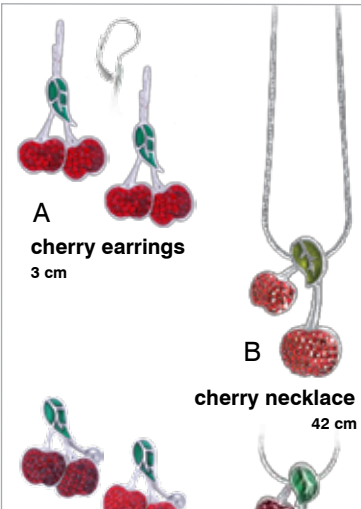

Merry Christmas

www.per-4.com
Forum Landsberger Allee
Landsberger Allee 117A
10407 Berlin - Germany
T +49 30 93 66 38 21
T +49 30 93 02 41 15
F +49 30 93 66 38 22
info@per-4.com

A
cherry earrings
3 cm

B
cherry necklace
42 cm

RE
LR
cherry piercing
1.6 x 10 mm

CRYSTAL EVOLUTION
price per pcs