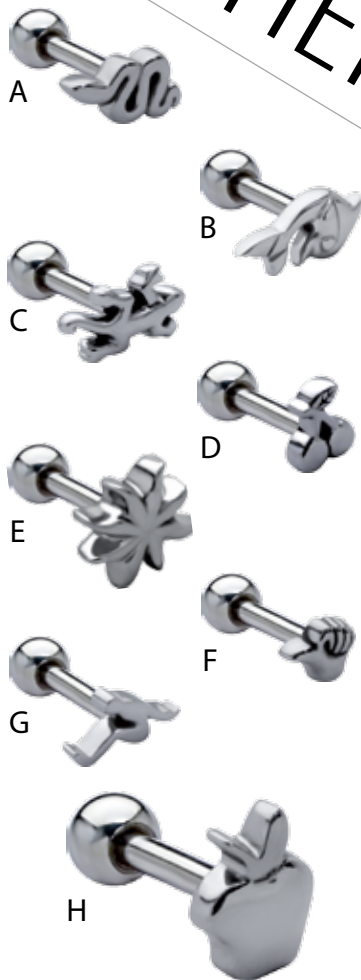

BLACK AND GOLD
TRIBAL RING
1.6 x 12 mm
BTR16-12

SURGICAL STEEL 316L
& SILVER
JEWELLED STAR
TUNNEL
12.0 mm
14.0 mm
16.0 mm
SJFTS120

SURGICAL STEEL 316L
BARBELL MOTIVE
1.6 x 16 mm
SBM16-16

SURGICAL STEEL 316L
JEWELLED TUNNEL
3.0 mm
4.1 mm
6.5 mm
8.2 mm
10.0 mm
12.0 mm
14.0 mm
16.0 mm
18.0 mm
20.0 mm
SJFT120

SURGICAL STEEL 316L
CLIP-IN LABRET
1.2 x 8 mm
SCL12-8

www.per-4.com
Forum Landsberger Allee
Landsberger Allee 117A
10407 Berlin
Germany
T +49 30 93 66 38 21
T +49 30 93 02 41 15
F +49 30 93 66 38 22
info@per-4.com

18 K GOLD
NOSE STUD
 1.0 mm
GN8

18 K GOLD
SHIELD BANANA
 1.6 x 10 mm
GBA39

18 K GOLD
**MINI BANANA
 DOUBLE STONE**
 1.2 x 8 mm
GMBA8

18 K GOLD
**MICRODERMAL
 ATTACHMENT
 GMA1**

18 K GOLD
**MICRODERMAL
 ATTACHMENT
 GMA2**

ANORGANIC
**SILICONE FLESH
TUNNEL (1 OF
EACH SIZE)**
5 mm
8 mm
10 mm
12 mm
14 mm
16 mm
18 mm
20 mm
OFF03-05

BLACK AND GOLD
**5 JEWELLED
BANANA MIX**
1.6 x 10 mm
(wie Abbildung)
OFF03-06

UV FLOUR
**4 ACRYLIC FAKE
CLAWS**
Mixed colors
OFF03-07