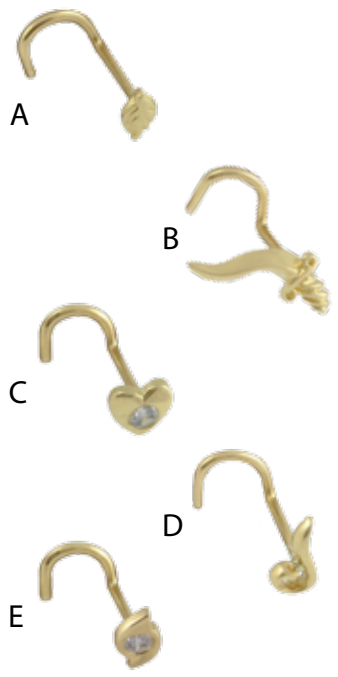

BLACK AND GOLD
TRIBAL RING
1.6 x 12 mm
BTR16-12

SURGICAL STEEL 316L
& SILVER
JEWELLED STAR
TUNNEL
12.0 mm
14.0 mm
16.0 mm
SJFTS120

SURGICAL STEEL 316L
BARBELL MOTIVE
1.6 x 16 mm
SBM16-16

SURGICAL STEEL 316L
JEWELLED TUNNEL
3.0 mm
4.1 mm
6.5 mm
8.2 mm
10.0 mm
12.0 mm
14.0 mm
16.0 mm
18.0 mm
20.0 mm
SJFT120

SURGICAL STEEL 316L
CLIP-IN LABRET
1.2 x 8 mm
SCL12-8

www.per-4.com
Forum Landsberger Allee
Landsberger Allee 117A
10407 Berlin
Germany
T +49 30 93 66 38 21
T +49 30 93 02 41 15
F +49 30 93 66 38 22
info@per-4.com

18 K GOLD
NOSE STUD
 1.0 mm
GN8

18 K GOLD
SHIELD BANANA
 1.6 x 10 mm
GBA39

18 K GOLD
**MINI BANANA
 DOUBLE STONE**
 1.2 x 8 mm
GMBA8

18 K GOLD
**MICRODERMAL
 ATTACHMENT
 GMA1**

18 K GOLD
**MICRODERMAL
 ATTACHMENT
 GMA2**

ANORGANIC
**SILICONE FLESH
TUNNEL (1 OF
EACH SIZE)**
5 mm
8 mm
10 mm
12 mm
14 mm
16 mm
18 mm
20 mm
OFF03-05

BLACK AND GOLD
**5 JEWELLED
BANANA MIX**
1.6 x 10 mm
(wie Abbildung)
OFF03-06

UV FLOUR
**4 ACRYLIC FAKE
CLAWS**
Mixed colors
OFF03-07